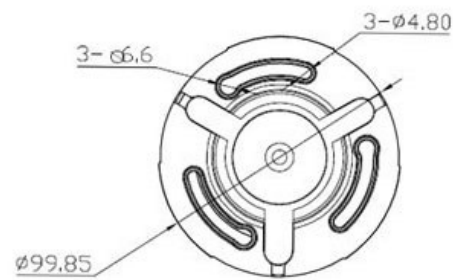

## Main Features

- 1/2.7" 2 MP HQIS Pro Image Sensor
- 25/30fps@2MP
- Day/Night (ICR), AWB, AGC, BLC
- Plug-n-Play HD/SD Camera
- 3.6mm Lens
- Equipped with fine IR LEDs for clearer night vision
- IR Range of 20 Mtr.
- Compatible with HDx, AHD, HDCVI, CVBS and HDTVI DVRs

## 2 MP Full HD IR Dome Camera - 20 Mtr.