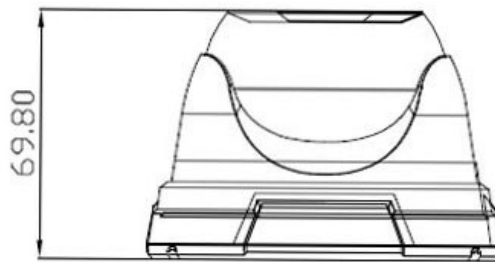

CP- VAC-D20L2

2 MP Full HD IR Dome Camera - 20 Mtr.

INDIGO